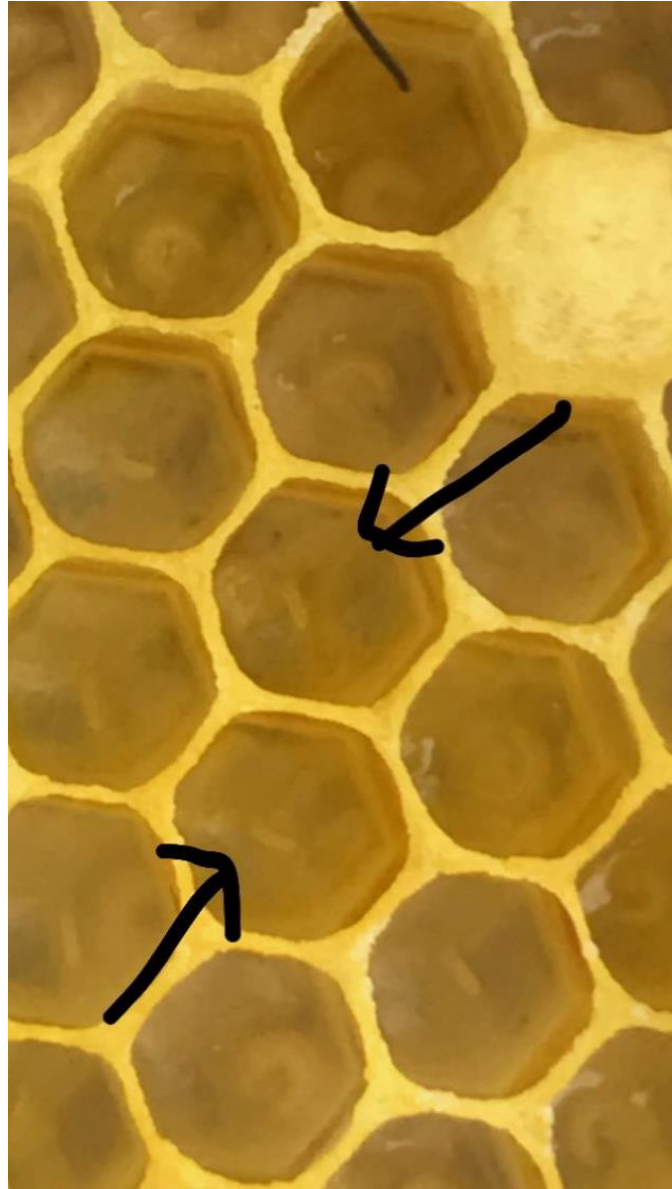

- Vertical

- Langstroth
 - Standard
- Warre

- Horizontal

- Top Bar
- Long Langstroth

- Others

- Variations of these

Other Equipment

- Veil/Jacket/Suit
- Smoker
- Hive Tool
- Lots of Others

Some of my hives

Outer Cover
Inner Cover

Honey supers

Queen Excluder

Deep Super

Bottom Board

Stand

Inspections

This is what
most
beekeepers
work for:

**A
Beautiful
frame of
HONEY!**

Honey Facts

- Colony of 60,000 bees fly 55,000 miles visiting 2 million flowers to collect 1 pound of honey
- A bee produces just 1/12 teaspoon of honey in her 3-5 week lifespan
- “Raw” honey has not been heated (enzymes preserved)
- “Unfiltered” honey is strained but still has pollen
- Honey never spoils – If it crystalizes put in hot water to liquify
- Honey has anti-bacterial properties
- Do not feed honey to infants under 1 year

Benne's Bees
Pure Local Raw
Wildflower

Benne's Bees
Pure Local Raw
Wildflower Honey
0.75 lbs
Bottled by: Adam Benne
Jefferson City, MO

Benne's Bees
LAVENDER LOTION BAR
Ingredients: Beeswax, Mango
... 011