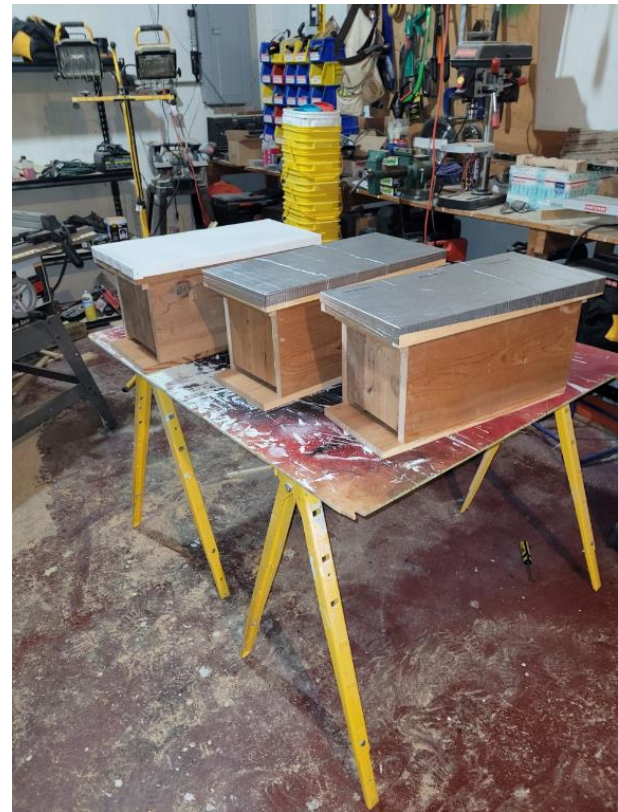

Getting Bees

- Swarm
  - Capture
  - Trap
- Package
  - Just Bees
- Nuc
  - Small Hive
- Full hive